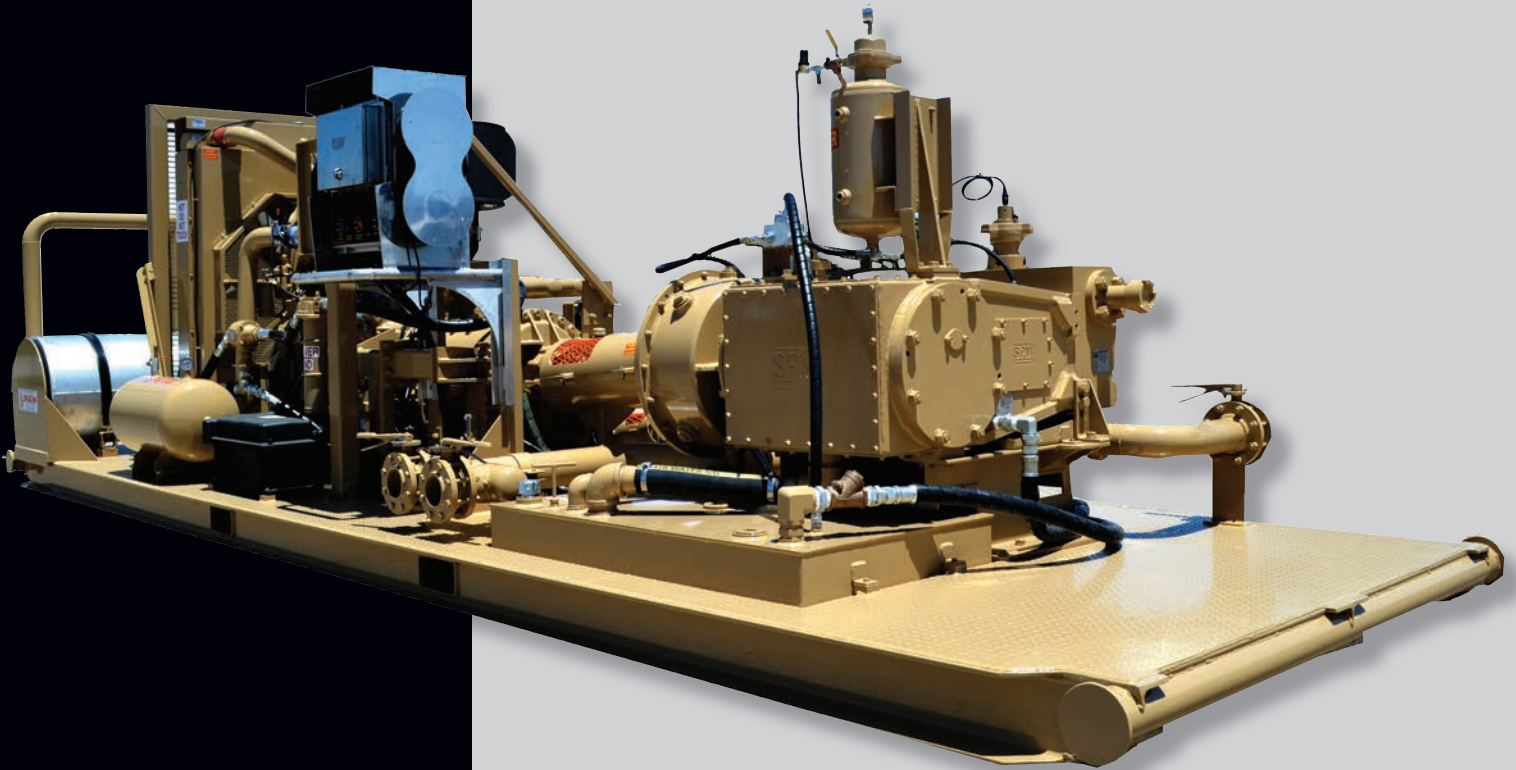

DRAGON

Make it happen.

600 HP Well Service Pump

The unit is a 630 horsepower triplex skid mounted pumping unit that is equipped to operate at the work site independent of other equipment. The unit is fabricated on three 10" x 35 lbs. I-Beam. Equipment consist of one diesel engine, automatic transmission, triplex pump, and a centrifugal pump.

The main skid engine and automatic transmission drive the triplex pump. The triplex pump is configured to pump fluid to, release, or re-circulate fluid. A hydraulic drive is mounted on the transmission providing hydraulic power to operate the centrifugal pumps.

SERVUMP • 8/12

Type: 600 HP Triplex Pump

SPECIFICATIONS

MAIN ENGINE

Detroit 14DL 630HP Tier II
High capacity Cooling system
24 Volt start system or as required
24 Volt electrical system

TRANSMISSION

Allison Automatic 6610 Manual LU Power-shift
(No reverse)

TRIPLEX PUMP

One SPM TWS600S pump
Rated at 600 BHP
6" Stroke
Reduction Gear 4.6:1
Plunger lube oil tank with air regulator and control valve
Power end lube oil pump driven from PTO mounted on Allison transmission
Plunger size is to be determined by customer