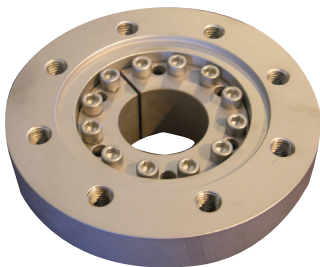

DRAGON

Agitator

Dragon pump accessories are constructed to handle the harsh oilfield environment. Dragon stands ready to support our drilling and oilfield customers with the highest quality equipment in the industry. And, as always, Dragon backs every product it manufactures with the support you need.

Keyless, no key ways or key stock needed

SPECIFICATIONS:

Our agitators feature the new dracomet coated corrosion resistant keyless coupling for easy installation and impeller adjustment. The units come complete with base plate, motor, gearbox, impeller, shaft & couplings.

Agitators are constructed to handle the harsh oilfield environment. All agitators come with the following:

- Nord brand nominal 30:1 gear box, constructed with ultra-tough loads.
- Tapered roller bearings on the output shaft to handle the highest thrust motor.
- Nema C face input for the electric motor.