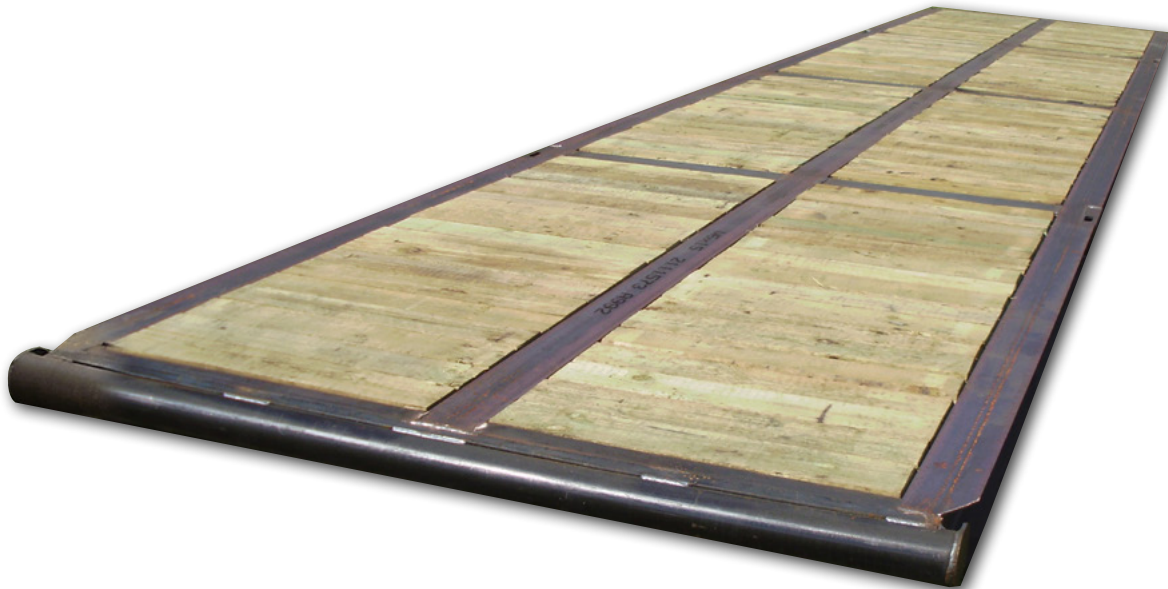

DRAGON

Rig Mats

The average life of a Rig Mat is 10 years. However, constructed soundly can stay active for 15-20 years. Our 8' x 40' Rig Mats consist of eight independent wood sections made up of rough cut 2" x 6" treated pine nailed together for superior rigidity. All Dragon Rig Mats are made with 6 x 15# beam cross members unlike other mats that are made with flat bar cross members.

- 6" x 6" horizontally placed treated wood cross members
- Oak cross members
- Size up to 12' wide and 60' long
- Additional reinforced lifting slots
- Boxed sides
- Additional surface treatment
- End cap ramps
- Additional longitudinal beams